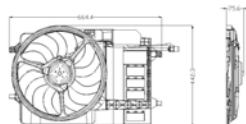

TYC:	OE no.*
803-0002	17117541092

Mitsubishi Lancer*(2008-->)

Head Lamp

Product information:

Electric leveling, Without
 leveling motor, HB3/HB4

TYC:	OE no.*
20-1301-05-2 (RH)	8301A390 / 8301B260
20-1302-05-2 (LH)	8301A389 / 8301B259