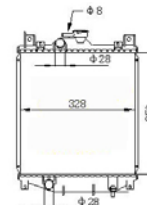

TYC:	OE no.*
735-0031	1770080E00

* Trademarks, vehicle models and OE no. mentioned in this New Product Advice are for reference purposes only. All our products are not original replacement parts but interchangeable with original parts.